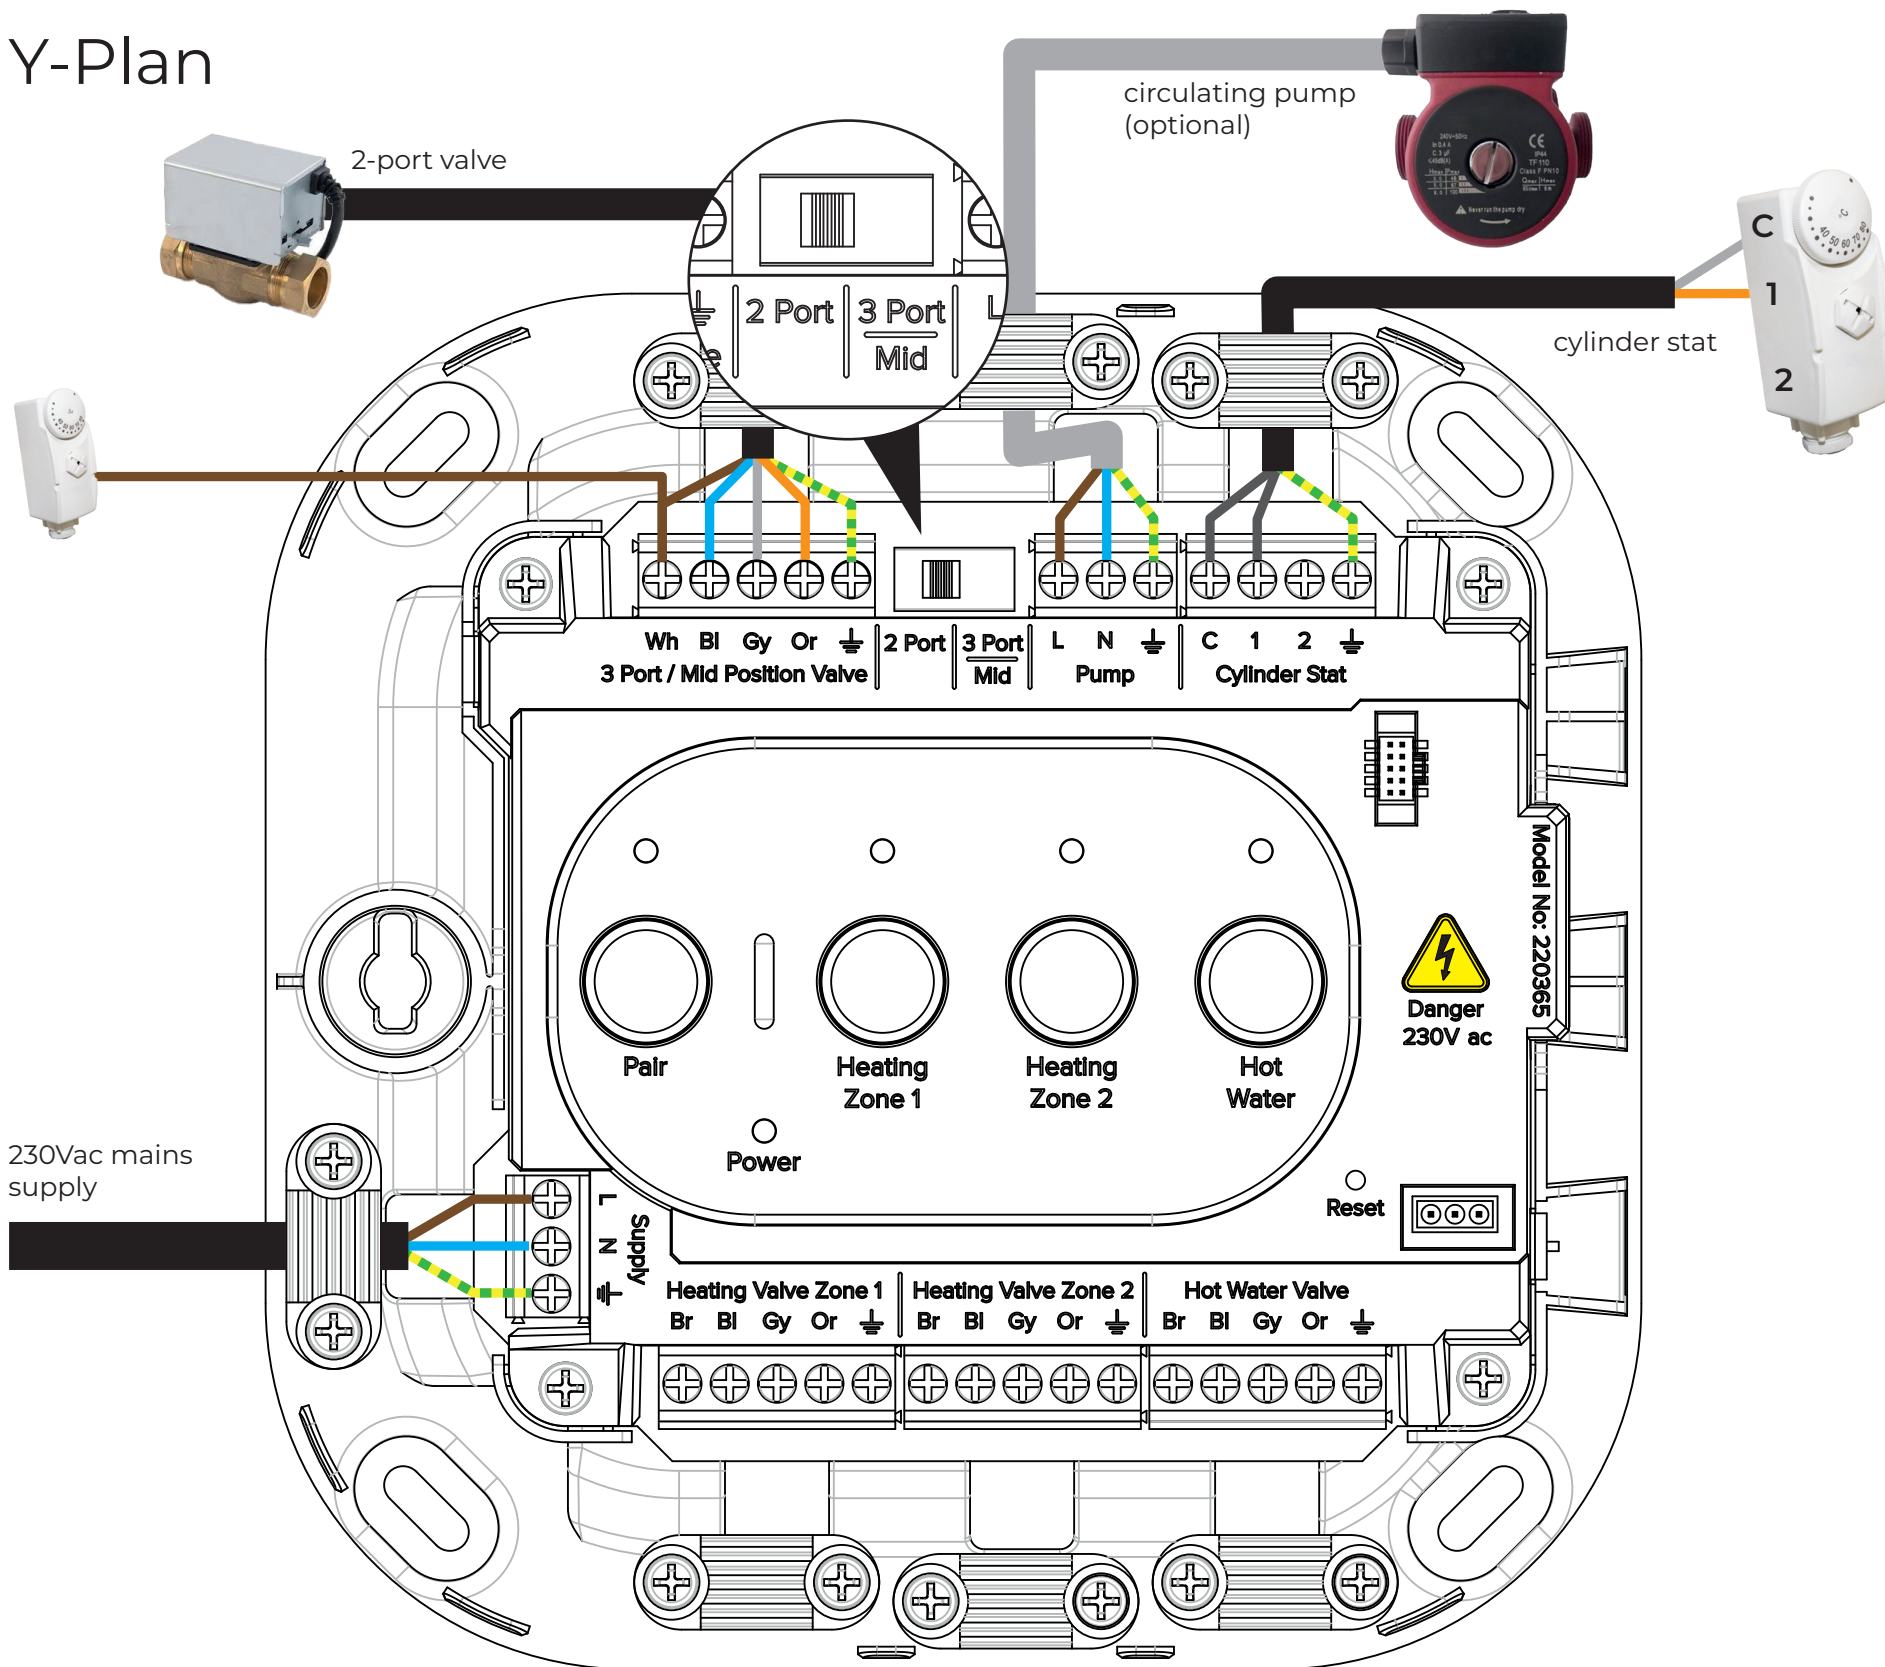

Y-Plan

Wire the switched live from the pipe stat to the white terminal of the 3-port valve